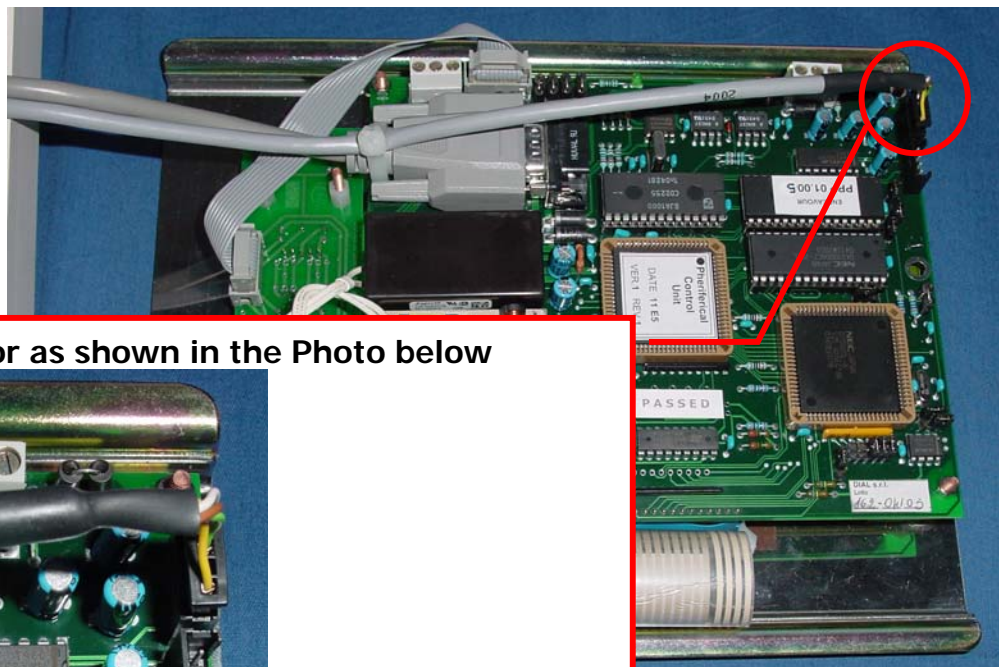

odex x-ray

INSTALLATION & MODIFICATION INSTRUCTION

PRINTER CABLE INSTALLATION ON ENDEAVOUR GENERATOR

IMI-0161

V1R1

PRINTER CABLE INSTALLATION ON ENDEAVOUR GENERATOR (Console Type C 306.36)

Insert the connector as shown in the Photo below