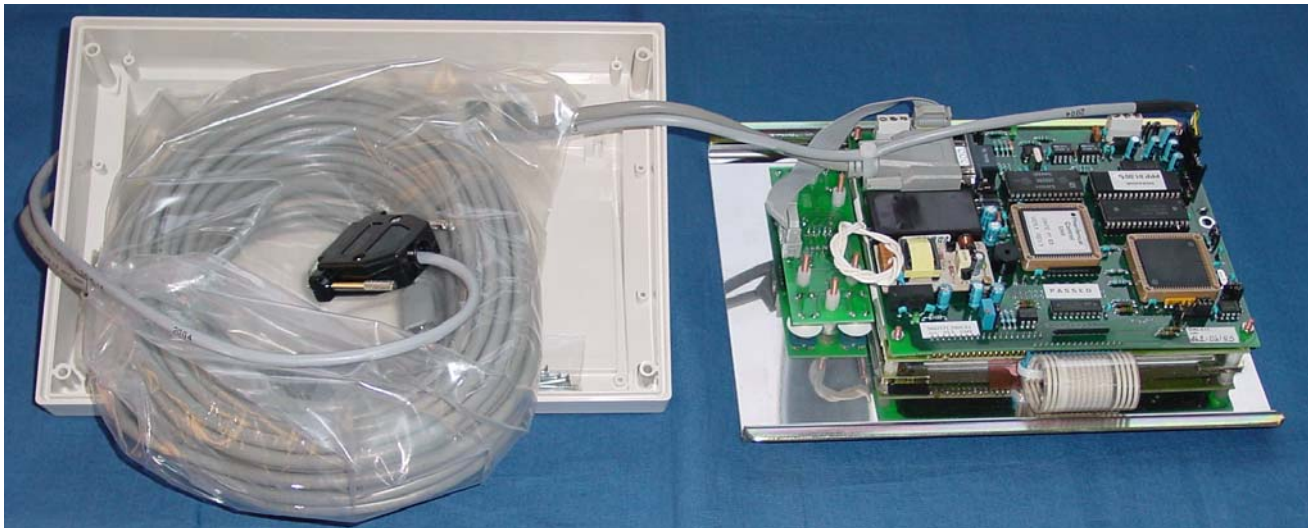

odex x-ray

INSTALLATION & MODIFICATION INSTRUCTION

PRINTER CABLE INSTALLATION ON ENDEAVOUR GENERATOR

IMI-0161

V1R1

PRINTER CABLE INSTALLATION ON ENDEAVOUR GENERATOR (Console Type C 306.36)

Insert the connector as shown in the Photo below