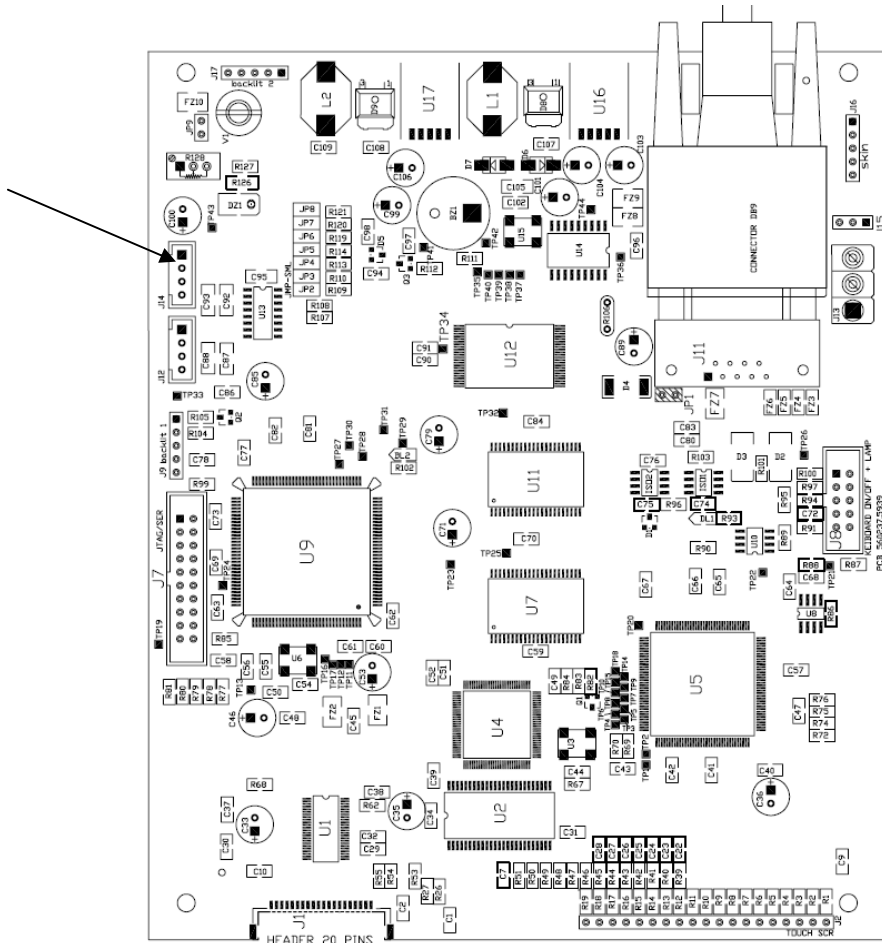

When you place an order to Odel for a printer you are sure that Cable is tested, Cable is right positioned inside the control console and correctly connected to EXPU.
The printer is the correct one: Trademark, Model and Interface type.
The printer and cable is tested directly connected to your control console and your generator.

1

1 di 1

DOCUMENTO	FOGLIO
	1
	di
	2

Dedicated to all those who "I can't stand doing it by myself"

odel x-ray

Odel X-ray

SERIAL PRINTER CONNECTION on VirUS CONTROL CONSOLE

EEN-020
Eng. to Eng. Note
2007-06

Connected on EXPU on J14

Printer is :
 Trademark: EPSON
 Actual Model: ET-TM-U220B-007
 Interface type: Serial Communication Printer

NOTE:
 Printing methods are written on USER MANUAL

DOCUMENTO		FOGLIO
		2
Dedicated to all those who "I can't stand doing it by myself"		di 2